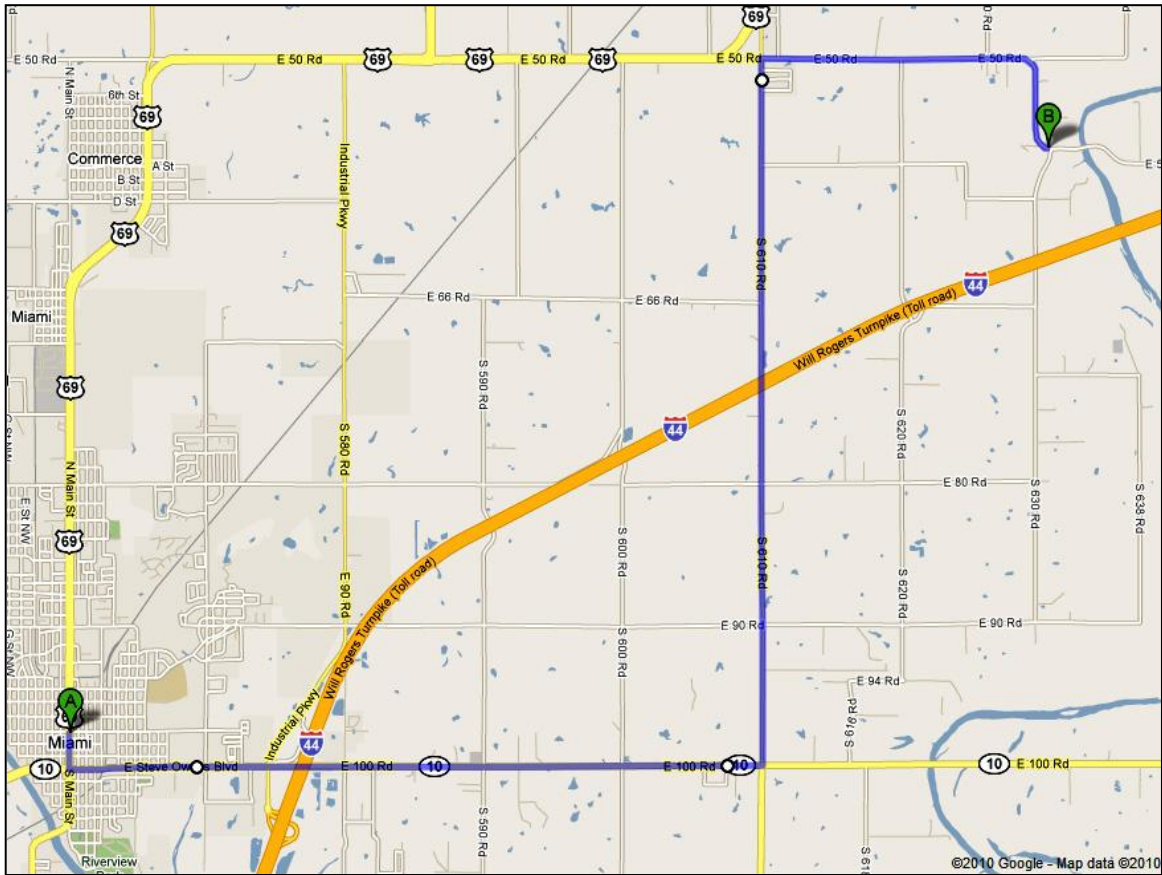

# Directions from Miami, OK.

- Start at: Miami, OK

1. Head south on S Main St toward 1st Ave SE - 0.3 mi
2. Take the 3rd left onto OK-10 S/3rd Ave SE/E Steve Owens Blvd Continue to follow OK-10 S - 5.0 mi
3. Turn left at S 610 Rd - 4.7 mi
4. Continue onto Main St - 0.3 mi
5. Turn right at E 50 Rd/E Future Farmer Rd Continue to follow E 50 Rd - 1.9 mi
6. Slight right at S 630 Rd Destination will be on the right - 0.7 mi

- Arrive at: 5681 S 630 Rd Quapaw, OK 74363